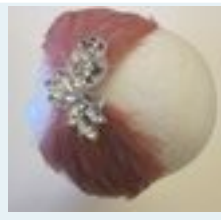

fiveloaves twofish

FALL/HOLIDAY 2012 ACCESSORIES

heather@fiveloavestwofishclothing.com / 619-523-1024

www.fiveloavestwofishclothing.com

MADE IN SAN DIEGO, CA

"HUNT"
TRENDS FOR FALL 2012
"HAT BANDS"
MATCHING
BOWS, FEATHERS & FUR

FLOWER HAT BANDS
F12FHB
A oversized Fabric Flower on
a thin band
Stripe flower on wide band
$ 10.00/$9.00 Clip
All Deliveries

HAT BANDS
Quantity _____
COLOR: CORAL EGGPLANT BLK/WH
TOTAL ORDERED _____
Desired Delivery _____

ROSE WINGS

FEATHERS
Flower $12
Butterfly $10
Wings $10
All Deliveries

FABULOUS FEATHERS
Quantity _____
COLOR: FLOWER BUTTERFLY ROSE IVORY
TOTAL ORDERED _____
Desired Delivery _____

ROCK the BOW
S12LBHB
Lady Bows $10
Za Za Bow $ 11 (F12ZAHB)
Clip $8.00
All Deliveries

ROCKIN' the BOW
Quantity _____
COLOR: BLK IVORY ZA ZA
TOTAL ORDERED _____
Desired Delivery _____

MJ SEQUIN BOW on SEQUIN SOFT BAND
F12MJBOW
$10
All Deliveries

MJ SEQUIN BOW
Quantity _____
COLOR: BLACK
TOTAL ORDERED _____
Desired Delivery _____

EMPRESS BANDS
F12EHB
$ 12.00
All Deliveries

EMPRESS BANDS
Quantity _____
COLOR: SILVER PINK
TOTAL ORDERED _____
Desired Delivery _____

GIDGET WIDE BAND
F12GHB
$3.00
AVAILABLE IN: BLACK, SILVER, LGT PINK
All Deliveries
MATCH THE BAND to Your "MATCHY JACKIE"

GIDGET WIDE BANDS
Quantity _____
COLOR: LGT PINK BLACK SILVER
TOTAL ORDERED _____
Desired Delivery _____